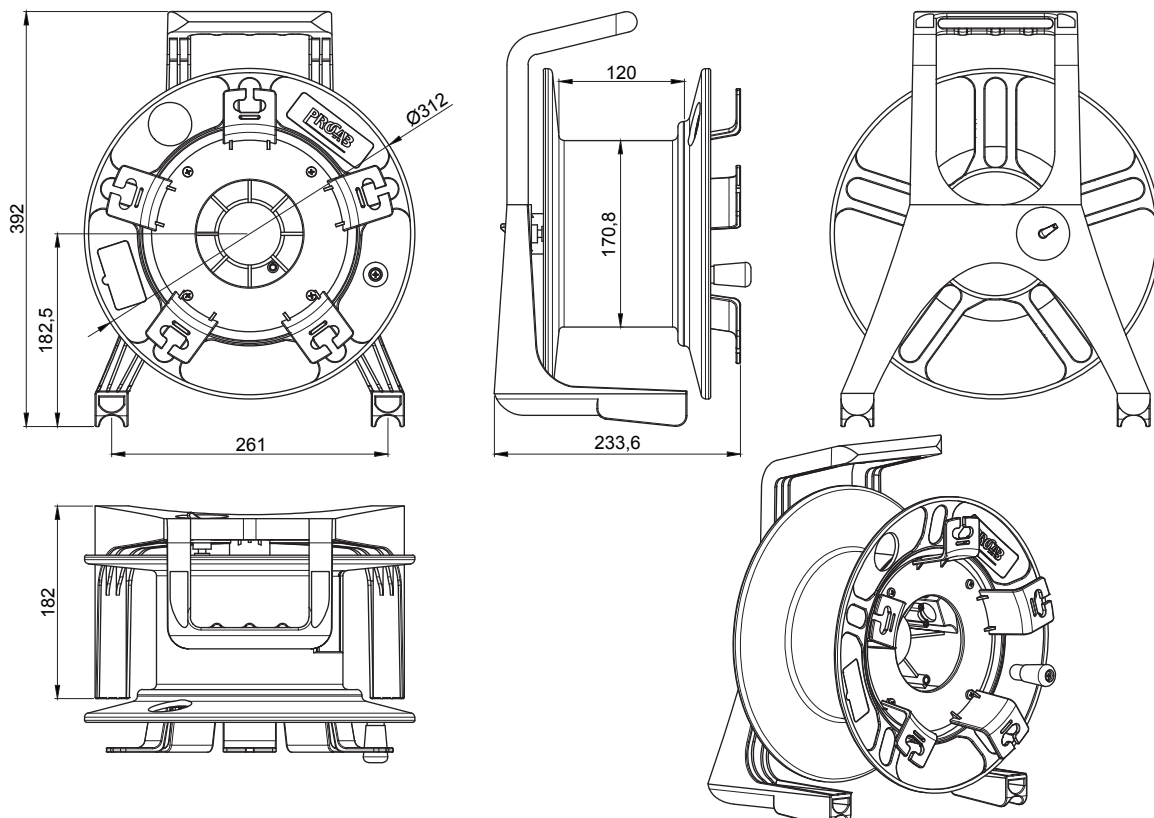

Technical drawing